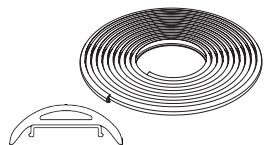

Streamline 2 Flex

A flexible, low profile bumper

Our sleek, impact-resistant bumper provides reliable protection and a beautiful, curved aesthetic. It's designed to fit rounded fixture corners or other curved applications for strong, seamless protection. Attaches to the same universal mounting base as our existing 2" bumper.

Low Profile Refresh your fixtures with a slim, streamline look

Practical Low profile design saves space to free up your retail area

Tough as Ever Tested to the same high standard as our GreenGuard Bumper

Streamline 2 Flex

Reliable protection with a beautiful aesthetic!

Components:

Flexible StreamLine 2" Top

CGT-27FLX-COLOR
Sold in 72' [21.95m] lengths
Packed: 1 coil per box

2" Mounting Base (PVC)

CGB-20UNV-400
Sold in 12' [3,658mm] lengths
Packed: 24 per box

2" Snap-on End Cap

GGE-27-COLOR
Packed: 200 per box

2" Snap-on 90° Corner

GGC-27-COLOR
Packed: 100 per box

Standard Colors

Available to ship within 1 week.

Custom Color Matching

Pre-matched colors ship within 3 weeks. Otherwise allow 6-8 weeks for delivery. Minimums may apply.