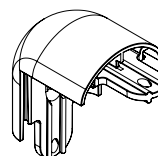

Streamline 2 Flex

Reliable protection with a beautiful aesthetic!

Components:

Flexible StreamLine 2" Top

CGT-27FLX-COLOR
Sold in 72' [21.95m] lengths
Packed: 1 coil per box

2" Mounting Base (PVC)

CGB-20UNV-400
Sold in 12' [3,658mm] lengths
Packed: 24 per box

2" Snap-on End Cap

GGE-27-COLOR
Packed: 200 per box

2" Snap-on 90° Corner

GGC-27-COLOR
Packed: 100 per box

Standard Colors

Available to ship within 1 week.

Custom Color Matching

Pre-matched colors ship within 3 weeks. Otherwise allow 6-8 weeks for delivery. Minimums may apply.