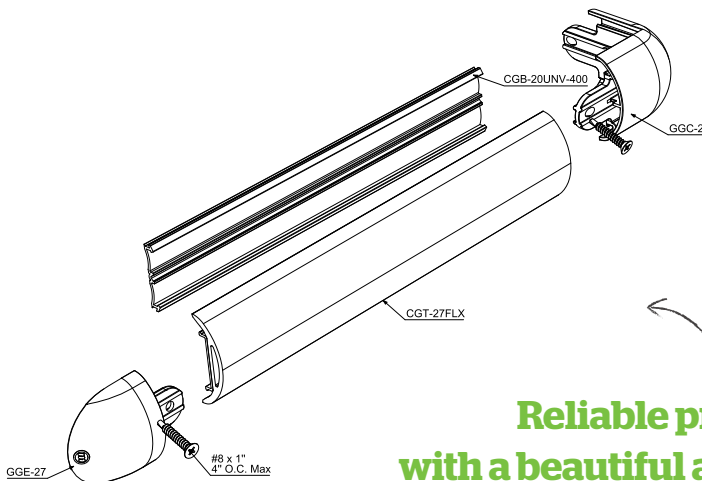

Streamline 2 Flex

A flexible, low profile bumper

Our sleek, impact-resistant bumper provides reliable protection and a beautiful, curved aesthetic. It's designed to fit rounded fixture corners or other curved applications for strong, seamless protection. Attaches to the same universal mounting base as our existing 2" bumper.

Low Profile Refresh your fixtures with a slim, streamline look

Practical Low profile design saves space to free up your retail area

Tough as Ever Tested to the same high standard as our GreenGuard Bumper

Streamline 2 Flex

Reliable protection with a beautiful aesthetic!

Components:

Flexible StreamLine 2" Top

CGT-27FLX-COLOR
Sold in 72' [21.95m] lengths
Packed: 1 coil per box

2" Mounting Base (PVC)

CGB-20UNV-400
Sold in 12' [3,658mm] lengths
Packed: 24 per box

2" Snap-on End Cap

GGE-27-COLOR
Packed: 200 per box

2" Snap-on 90° Corner

GGC-27-COLOR
Packed: 100 per box

Standard Colors

Available to ship within 1 week.

Custom Color Matching

Pre-matched colors ship within 3 weeks. Otherwise allow 6-8 weeks for delivery. Minimums may apply.