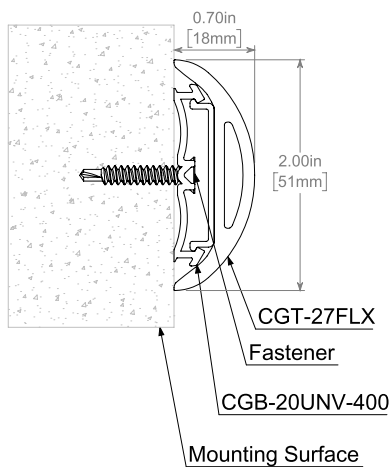

Streamline 2 Flex

A flexible, low profile bumper

Our sleek, impact-resistant bumper provides reliable protection and a beautiful, curved aesthetic. It's designed to fit rounded fixture corners or other curved applications for strong, seamless protection. Attaches to the same universal mounting base as our existing 2" bumper.

Low Profile Refresh your fixtures with a slim, streamline look

Practical Low profile design saves space to free up your retail area

Tough as Ever Tested to the same high standard as our GreenGuard Bumper

Streamline 2 Flex

Reliable protection with a beautiful aesthetic!

Components:

Flexible StreamLine 2" Top

CGT-27FLX-COLOR
Sold in 72' [21.95m] lengths
Packed: 1 coil per box

2" Mounting Base (PVC)

CGB-20UNV-400
Sold in 12' [3,658mm] lengths
Packed: 24 per box